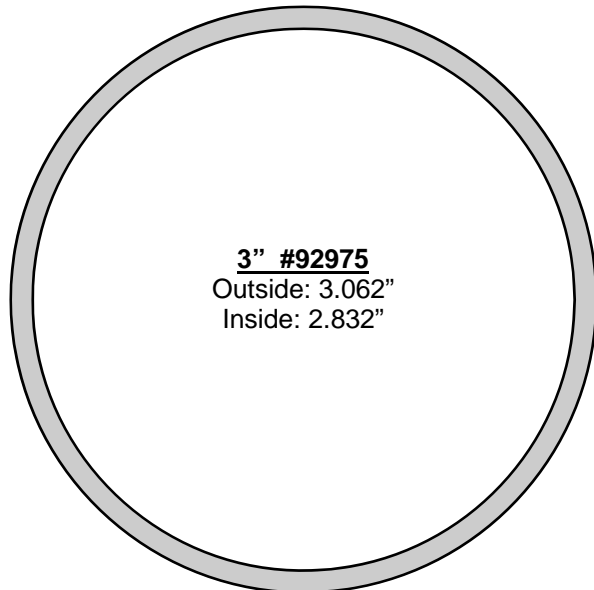

**USA Made Split Key Rings - Size Chart**  
**Images are ACTUAL SIZE**

**1/2" #92000**  
 Outside: .670"  
 Inside: .526"

**1 1/8" #92500**  
 Outside: 1.250"  
 Inside: 1.062"

**1 3/4" #92900**  
 Outside: 1.865"  
 Inside: 1.635"

**5/8" #92100**  
 Outside: .740"  
 Inside: .596"

**1 1/4" #92600**  
 Outside: 1.375"  
 Inside: 1.159"

**2" #92950**  
 Outside: 2.240"  
 Inside: 2.016"

**3/4" #92200**  
 Outside: .875"  
 Inside: .707"

**1 3/8" #92700**  
 Outside: 1.480"  
 Inside: 1.264"

**7/8" #92300**  
 Outside: .970"  
 Inside: .802"

**1" #92400**  
 Outside: 1.100"  
 Inside: .932"

**1 1/2" #92800**  
 Outside: 1.640"  
 Inside: 1.396"

**3" #92975**  
 Outside: 3.062"  
 Inside: 2.832"